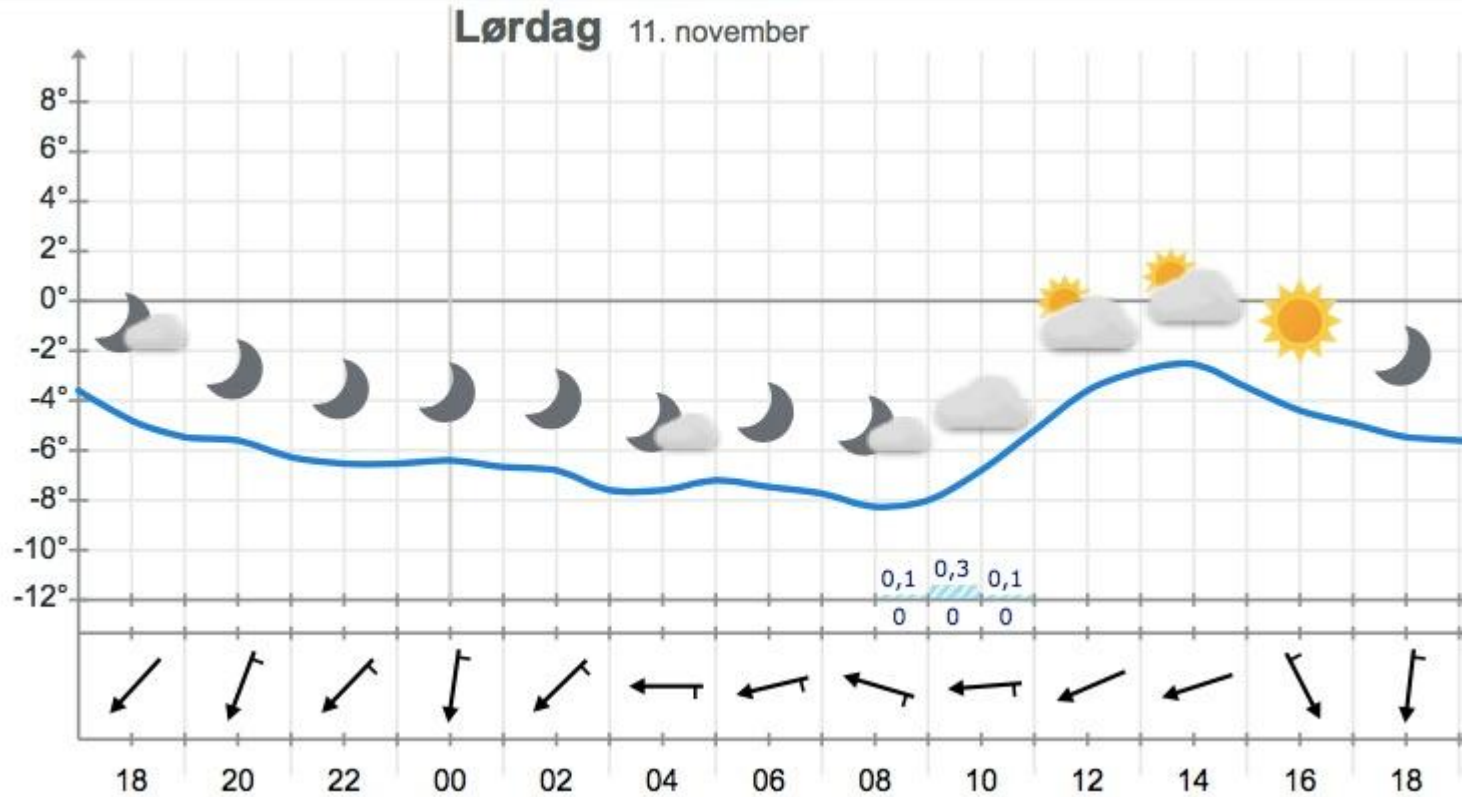

SVENSKA SKIDFÖRBUNDET
SWEDISH SKI ASSOCIATION

Weather forecast

Huvudsponsor