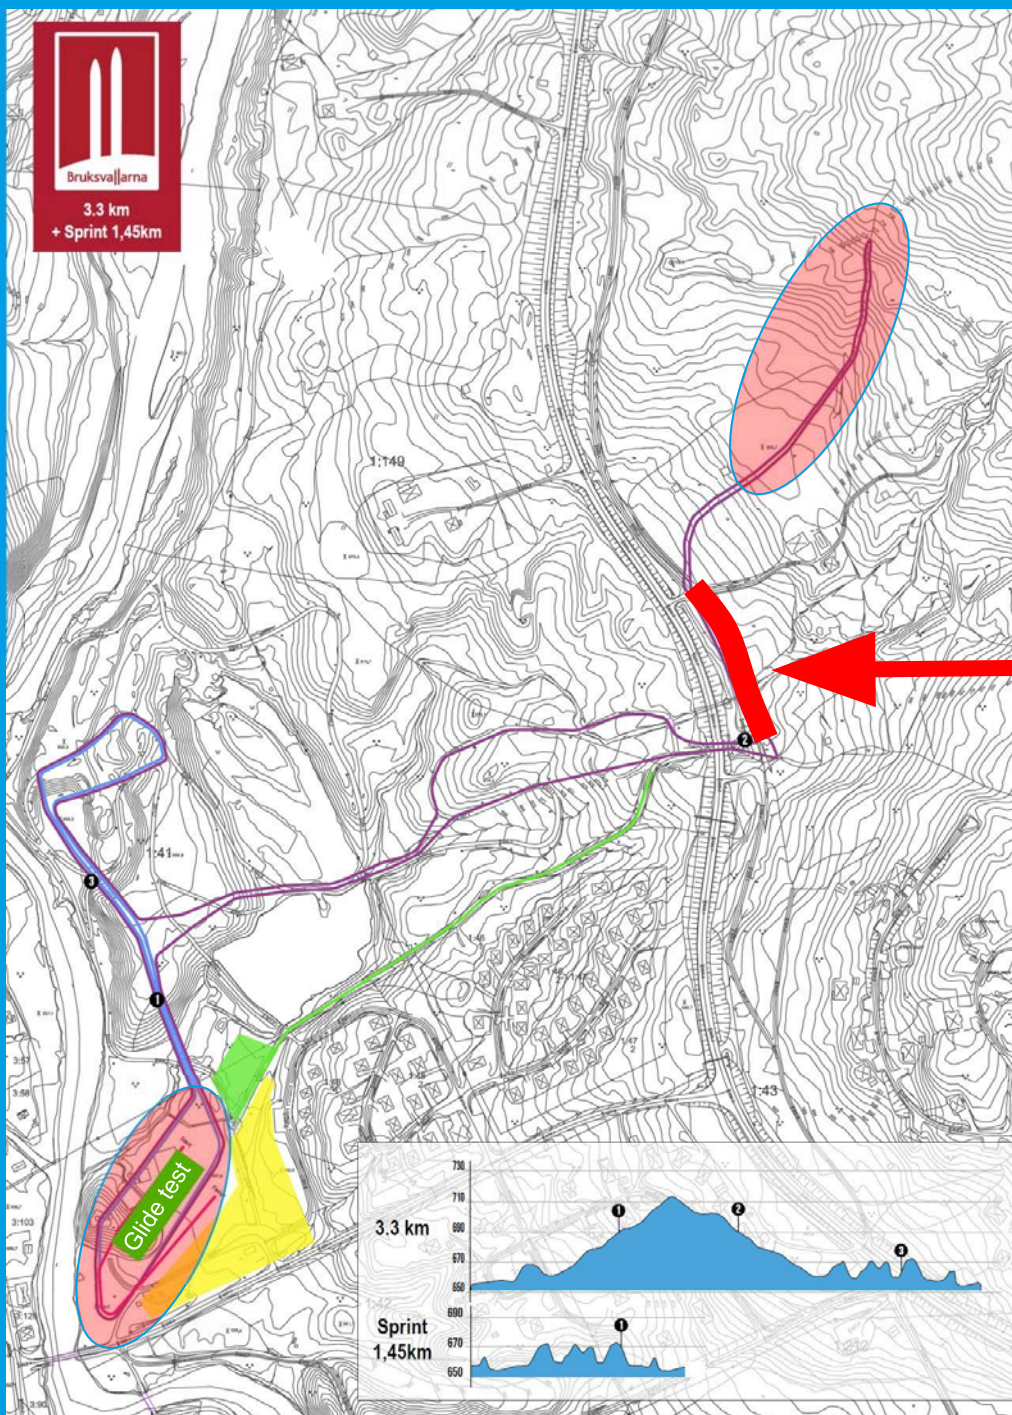

# COURSE

5 laps

1 track in downhill from top on

Branches between up & down in downhill after top of A-climb - course separation

-  No coach zone
-  Glide test

Narrow part  
Sharp curve  
down into  
tunnel!